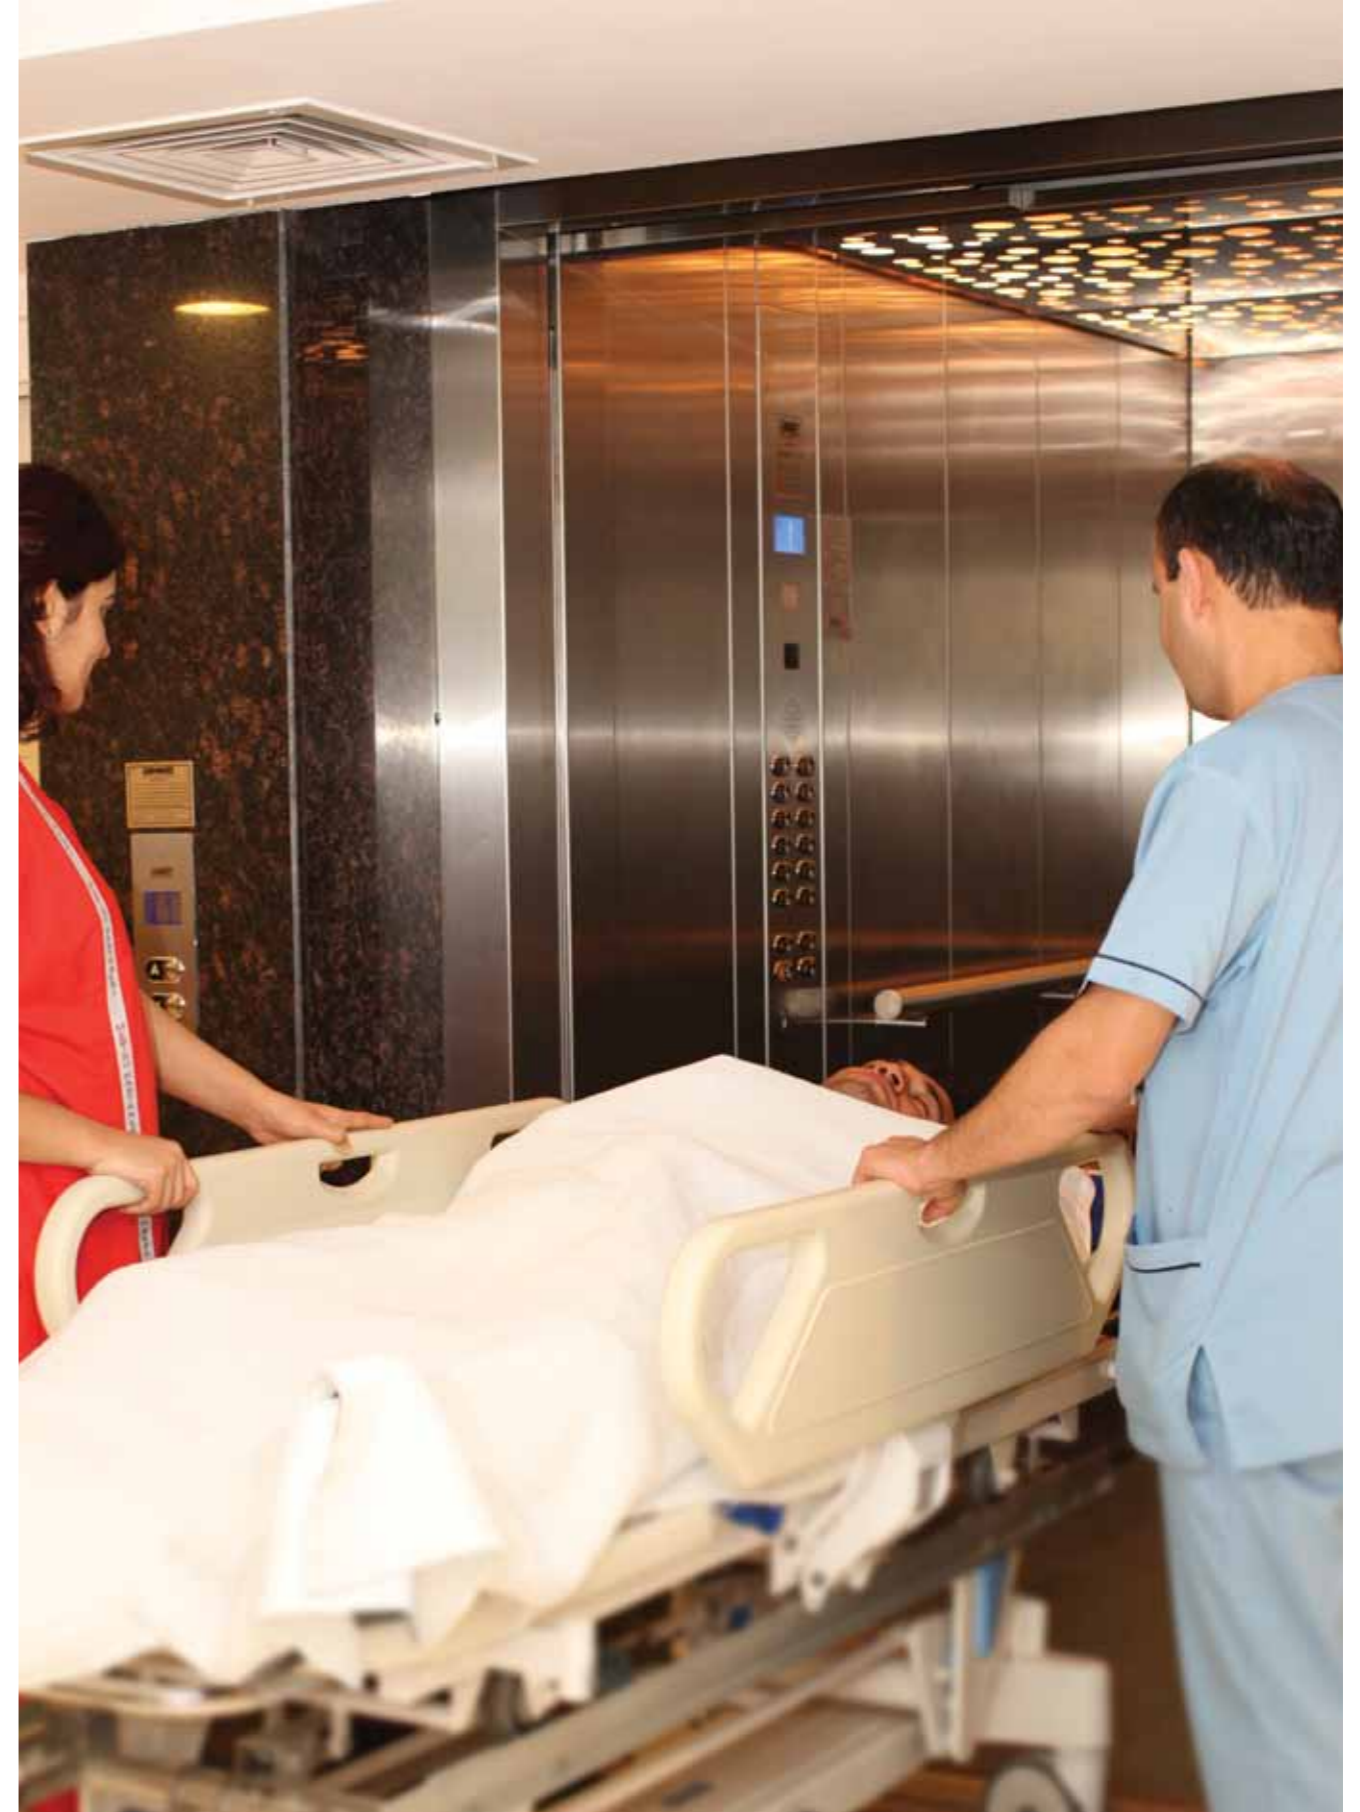

TR

YAN DUVARLAR	: Satine Paslanmaz
AKSESUARLAR	: Satine Paslanmaz
ÇARPMA BANDI	: Satine Paslanmaz
KÜPEŞTE	: Satine Paslanmaz
TAVAN	: Satine Paslanmaz
AYDINLATMA	: Endirekt
TABAN	: Anti Bakteriye PVC

EN

SIDE WALL PANELS	: Stainless Steel / Brushed
ACCESSORIES	: Stainless Steel / Brushed
BUMPER	: Stainless Steel / Brushed
HANDRAIL	: Stainless Steel / Brushed
CEILING	: Stainless Steel / Brushed
FLOOR	: Antibacterial PVC
LIGHTING	: Indirect