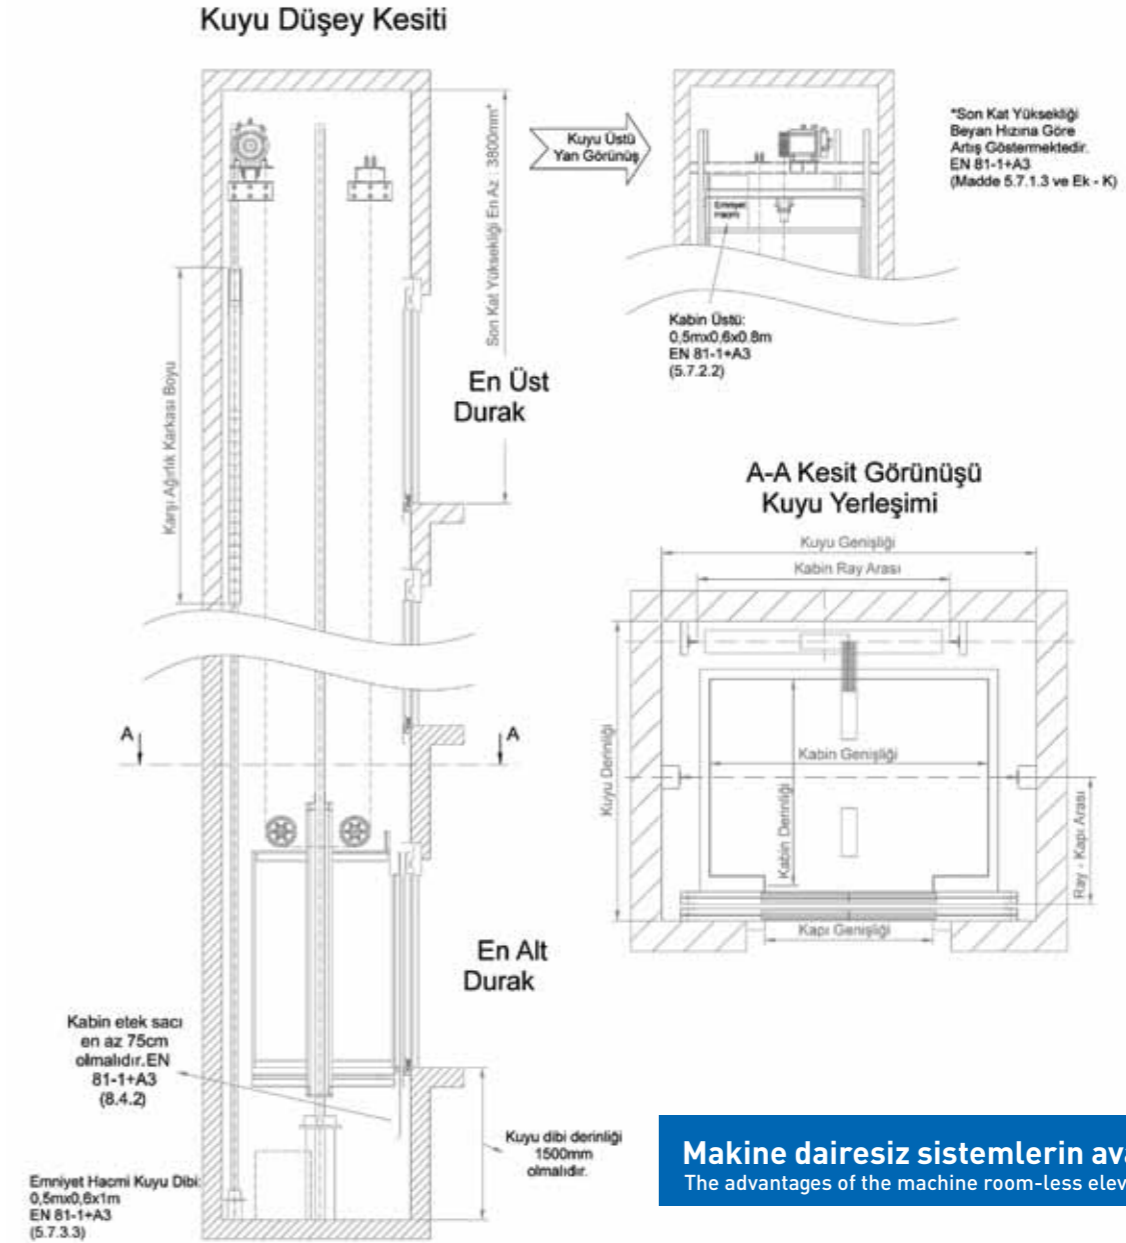

1. 1 Dişsiz motorun ekonomik boyutları ile bina hacminde tasarruf sağlar.
2. 2 Son teknoloji kontrol teknikleri ile eşsiz konumlama hassasiyeti sağlar.
3. 3 Her çeşit binaya kolaylıkla monte edilir.
4. 4 Kaldırma ünitesinin üstün performansı, sessiz ve konforlu bir seyir sağlar.
5. 5 Daha az demeraj akımı çeker ve daha az enerji tüketir.
6. 6 Hızlı ve etkin montaj yapılmasına olanak verir.
7. 7 Optimum performans.

1. 1 With gearless motor's economic size provides save on the volume of the building.
2. 2 With latest control techniques provides high sensitivity positioning.
3. 3 This system is easily mounted to all kinds of buildings.
4. 4 Lifting unit with superior performance provides quiet and comfortable movement.
5. 5 Consumes less energy and draws less starting current.
6. 6 Allows for fast and efficient installation.
7. 7 Optimum performance.