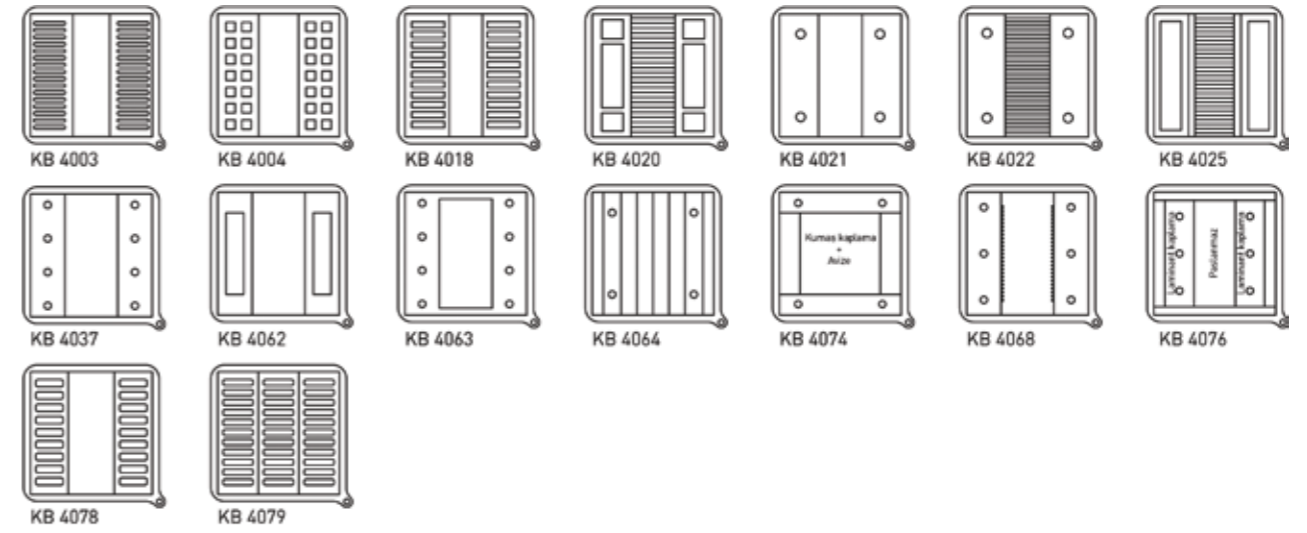

Parçalı Asma Tavan Modelleri / Pieced Ceiling Designs